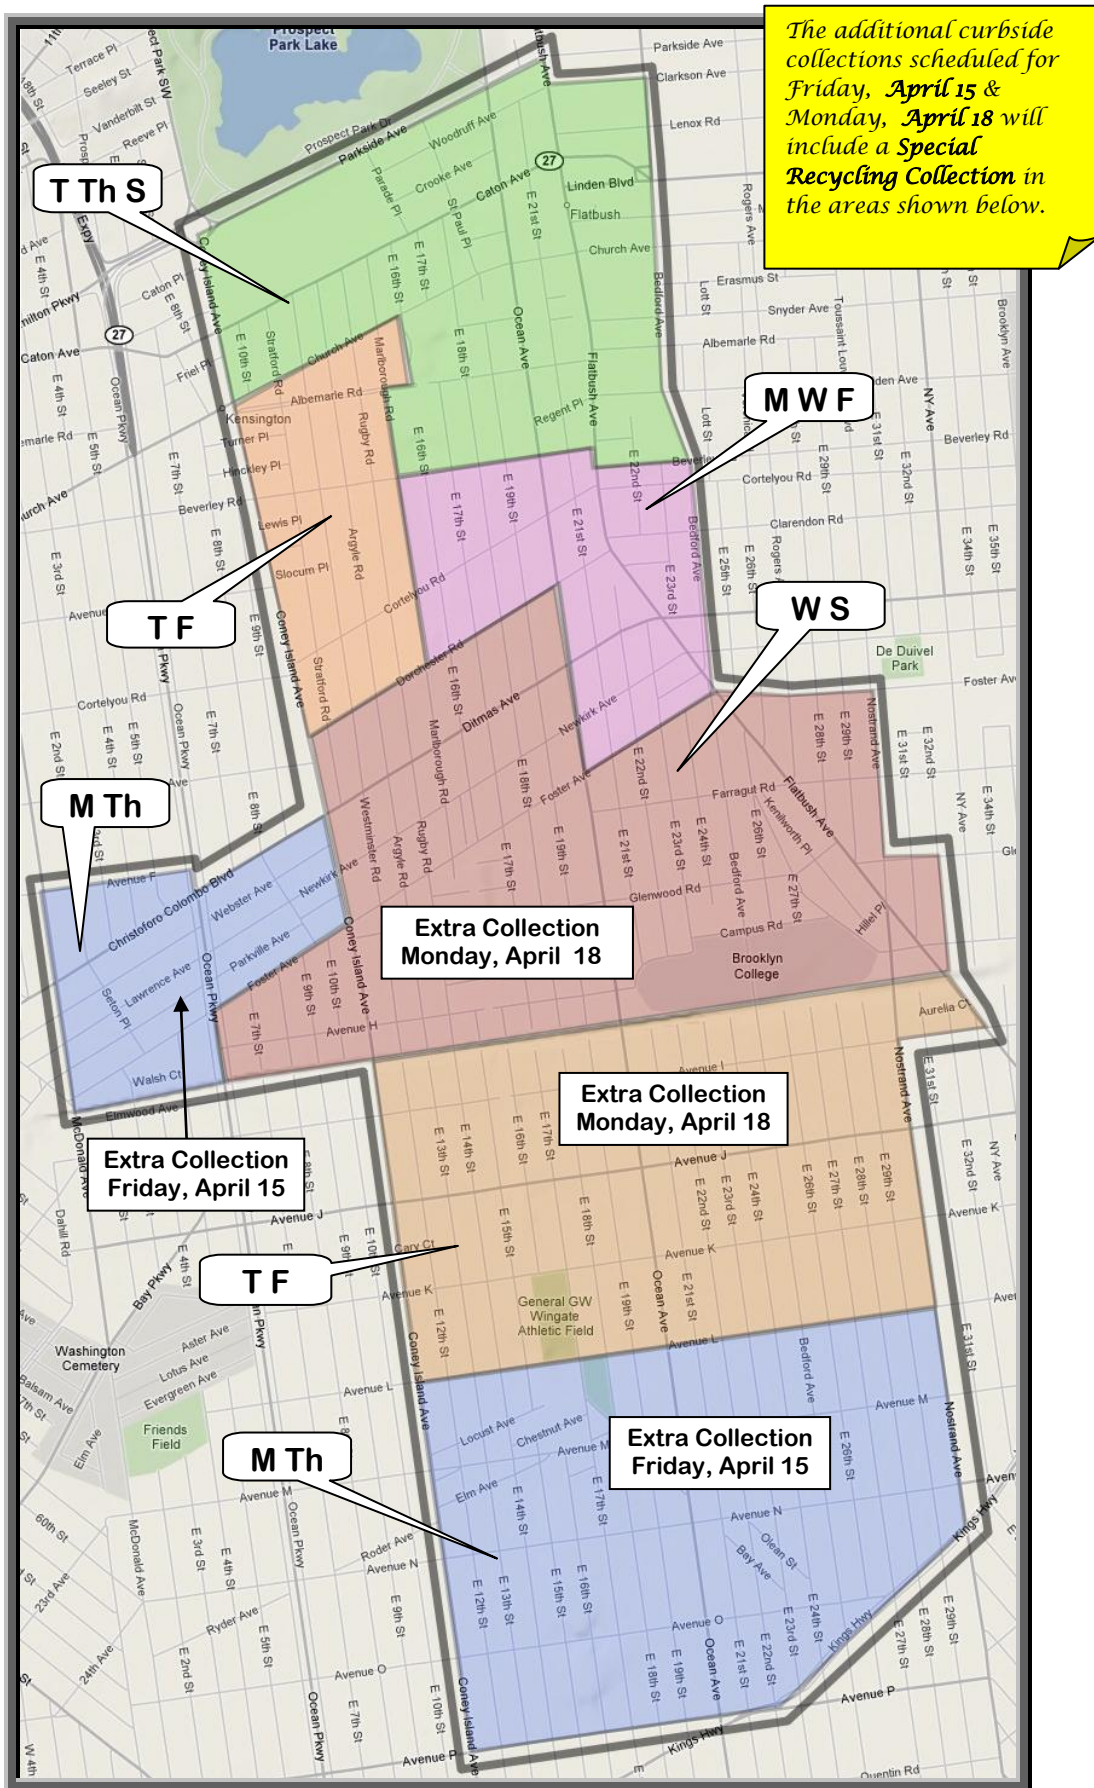

Brooklyn Community Board 14 April 2011 Additional Passover Sanitation Collection

Additional Collection for Monday, April 18

Railroad Cut on North
Avenue L on South
Nostrand Avenue on East
Coney Island Avenue on West

Dorchester Road on North
Foster Avenue on South
Ocean Avenue on East
Coney Island Avenue on West

Foster Avenue on North
Railroad Cut on South
CB14 Boundary on East
Ocean Parkway on West

Additional Collection for Friday, April 15

Avenue F/18th Avenue on North
Railroad Cut on South
Coney Island Avenue/Foster Avenue/Ocean Parkway on East
McDonald Avenue on West

Avenue L on North
Avenue P/Kings Highway on South
Nostrand Avenue
Coney Island Avenue on West