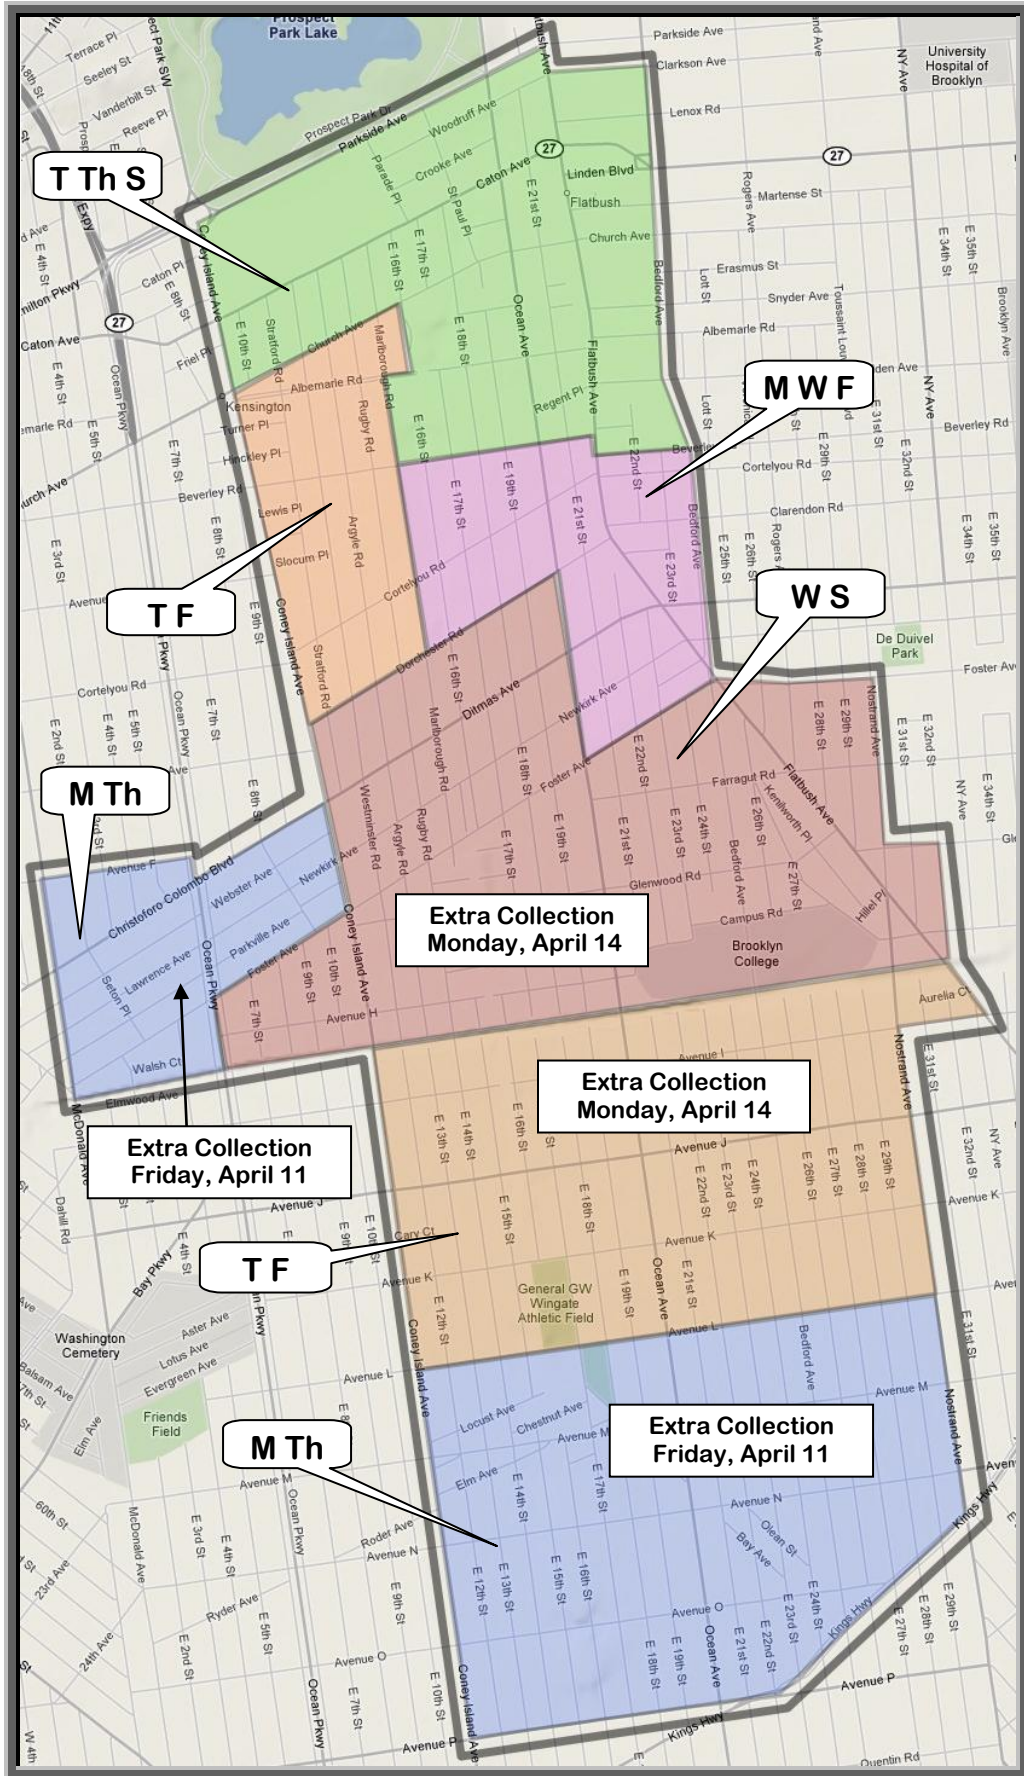

# Brooklyn Community Board 14 April 2014 Additional Passover Sanitation Collection

**Additional Collection for Friday, April 11**

Avenue F/18<sup>th</sup> Avenue on North  
 Railroad Cut on South  
 Coney Island Avenue/Foster Avenue/Ocean Parkway on East  
 McDonald Avenue on West

Avenue L on North  
 Avenue P/Kings Highway on South  
 Nostrand Avenue  
 Coney Island Avenue on West

**Additional Collection for Monday, April 14**

Dorchester Road on North  
 Foster Avenue on South  
 Ocean Avenue on East  
 Coney Island Avenue on West

Foster Avenue on North  
 Railroad Cut on South  
 CB14 Boundary on East  
 Ocean Parkway on West

Railroad Cut on North  
 Avenue L on South  
 Nostrand Avenue on East  
 Coney Island Avenue on West